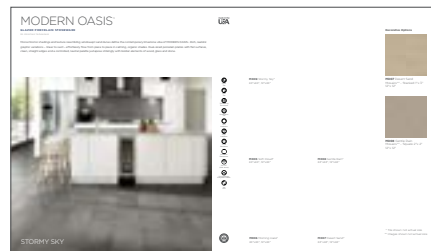

Inside

Home

Color Reference

Soft Cloud

Morning Haze

Desert Sand

Gentle Rain

Stormy Sky