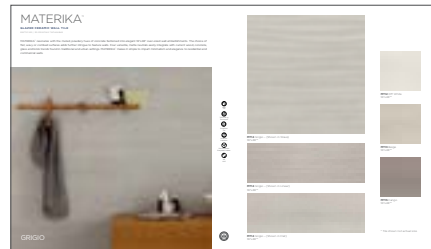

Home

Color Reference

Off White

Beige

Grigio

Fango

Packaging/Technical

Merchandising

Illustrated Sample Board

0000MZISB161 Materika™
Illustrated Sample Board
25" x 25"

Specifier Kit

0000MZSPK102 Materika™
Specifier Kit (Bi-fold)
10-1/4" x 12-1/2"

Outside

Inside

Home

Color Reference