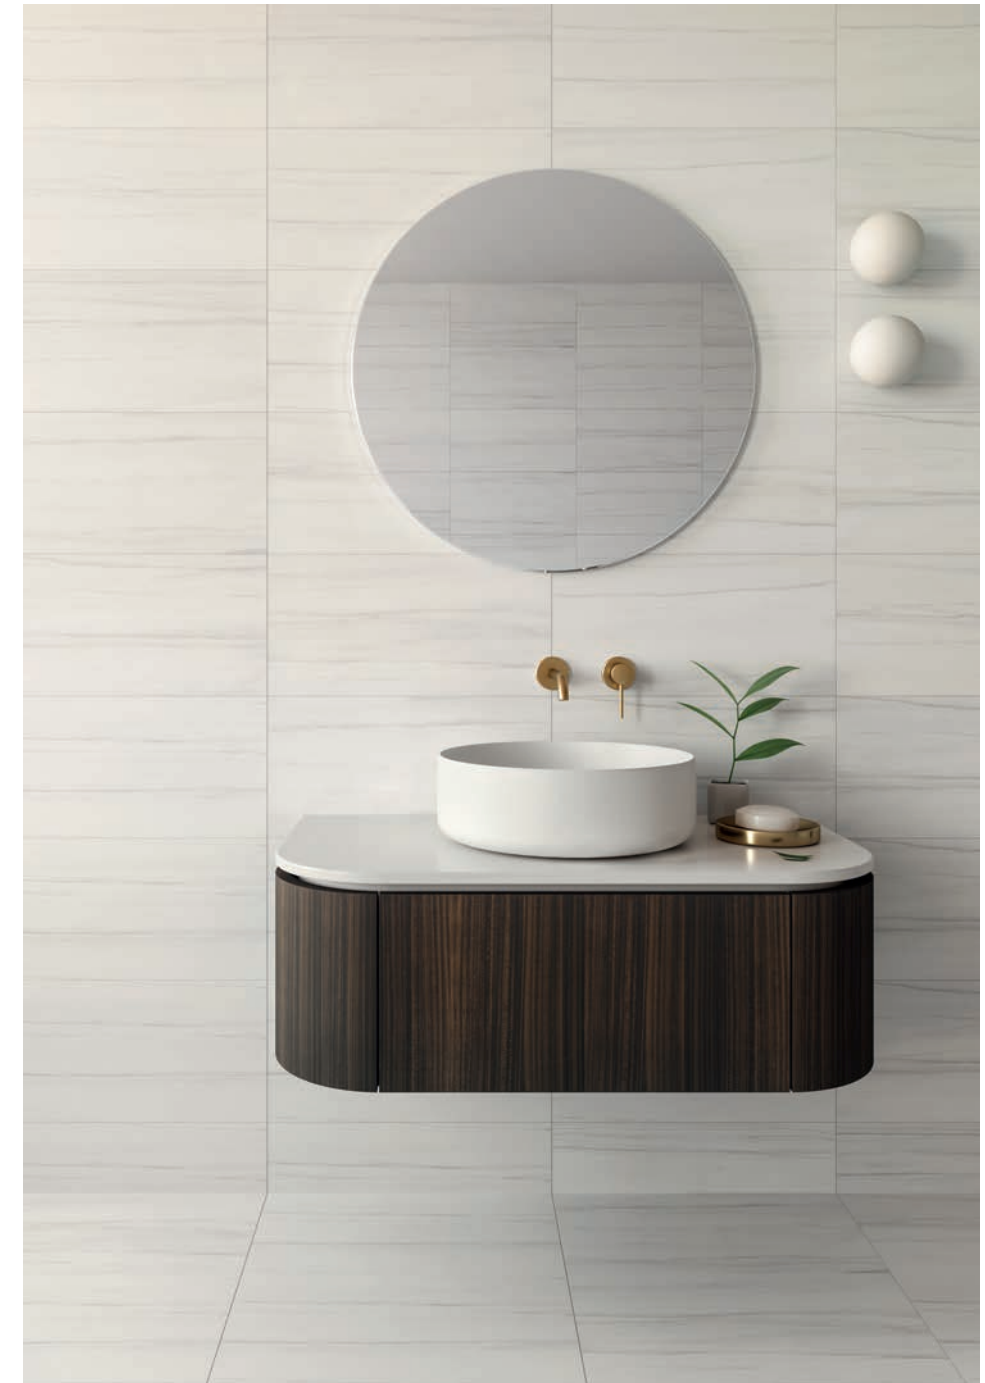

Wall: Nature NA05 Dolomite Rect. 12"x24" | Floor: Nature NA05 Dolomite Rect. 12"x24"