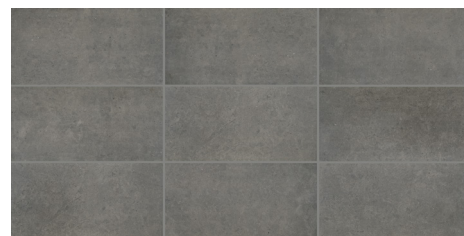

MF01 Peak White

MF02 Overland Beige

MF03 Canyon Taupe

MF04 Headland Fog

MF05 Smoky Ridge

MF06 Mesa Point

MIXED CHEVRON MOSAIC** 12 x 13 SHEET

MF01 Peak White