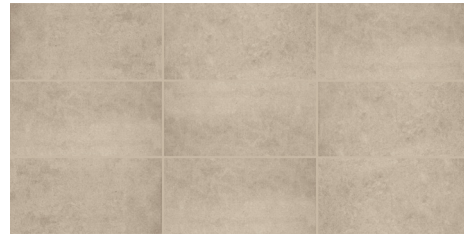

MF01 Peak White

MF02 Overland Beige

MF03 Canyon Taupe

MF04 Headland Fog

MF05 Smoky Ridge

MF06 Mesa Point

MIXED CHEVRON MOSAIC** 12 x 13 SHEET

MF01 Peak White