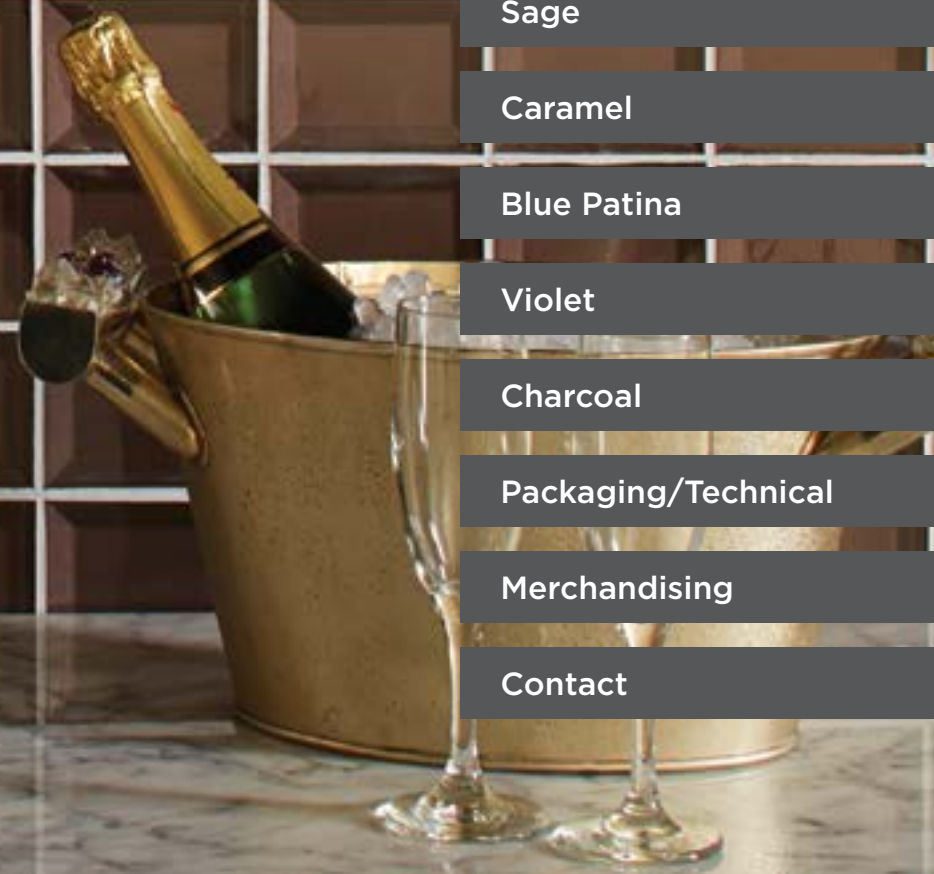

Sage

Caramel

Blue Patina

Violet

Charcoal

Packaging/Technical

Merchandising

Contact