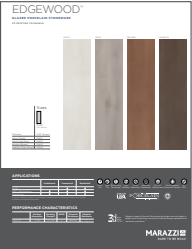

EDGEWOOD™ Merchandising

GLAZED PORCELAIN STONEWARE

3D PRINTING TECHNIQUE

Series Overview

Edgewood™
Series Overview
8-1/2" x 11"