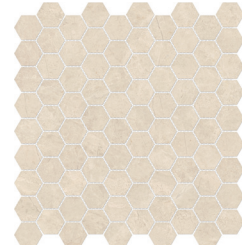

1.25" x 1.25" MAYFAIR ALLURE IVORY HD
HEXAGON POLISHED PORCELAIN MOS.
69-926