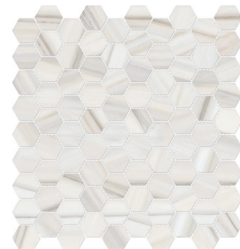

1.25" x 1.25" MAYFAIR STRADA ASH HD
HEXAGON POLISHED PORCELAIN MOS.
69-963

MAYFAIR HD PORCELAIN TILE

12" x 24" MAYFAIR ZEBRINO HD RECTIFIED PORCELAIN

MAYFAIR HD PORCELAIN TILE

24" x 48" MAYFAIR ZEBRINO HD POLISHED RECTIFIED PORCELAIN
69-920

16" x 32" MAYFAIR ZEBRINO HD RECTIFIED PORCELAIN
POLISHED 65-517, MATTE 65-520

3" x 12" MAYFAIR ZEBRINO
HD PORCELAIN BULLNOSE
POLISHED 69-949, MATTE 69-958

4" x 12" MAYFAIR ZEBRINO HD
POLISHED RECT. POR. 60-507

3" x 24" MAYFAIR ZEBRINO HD PORCELAIN BULLNOSE
POLISHED 69-976, MATTE 69-979

2" x 2" MAYFAIR ZEBRINO HD
BASKETWEAVE PORCELAIN MOS.
POLISHED 69-952, MATTE 69-961

1.25" x 1.25" MAYFAIR ZEBRINO HD
HEXAGON POLISHED PORCELAIN MOS.
69-964