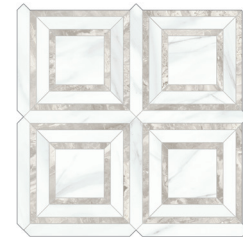

VOLAKAS GRIGIO PIAZZA HD
POLISHED PORCELAIN MOSAICS
69-971