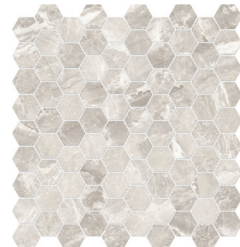

1.25" x 1.25" MAYFAIR STELLA ARGENTO
HD HEXAGON POLISHED PORCELAIN MOS.
69-925