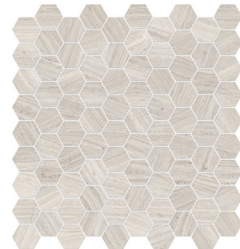

1.25" x 1.25" MAYFAIR STRADA ASH HD
HEXAGON POLISHED PORCELAIN MOS.
69-963