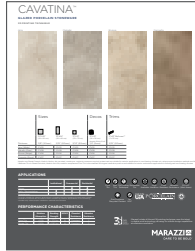

CAVATINA™ Merchandising

GLAZED PORCELAIN STONEWARE

3D PRINTING TECHNIQUE

Series Overview

Cavatina™
Series Overview
8-1/2" x 11"