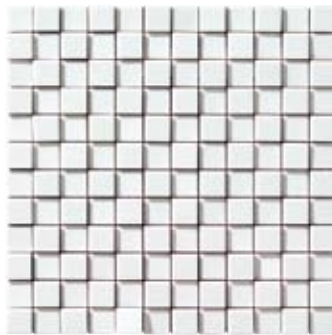

Furacture Matisse

BLACK

WHITE

CHIAROSCURO

SIZE

10-13/16" x 10-13/16" x 5/8"

MATERIAL

Unglazed Porcelain

APPLICATION

Interior/Exterior
Vertical Surfaces Only
Not Suitable for Pools

GAUDI

MATISSE

FURACTURE

SIZE

11" x 11-13/16" x 1/3"

MATERIAL