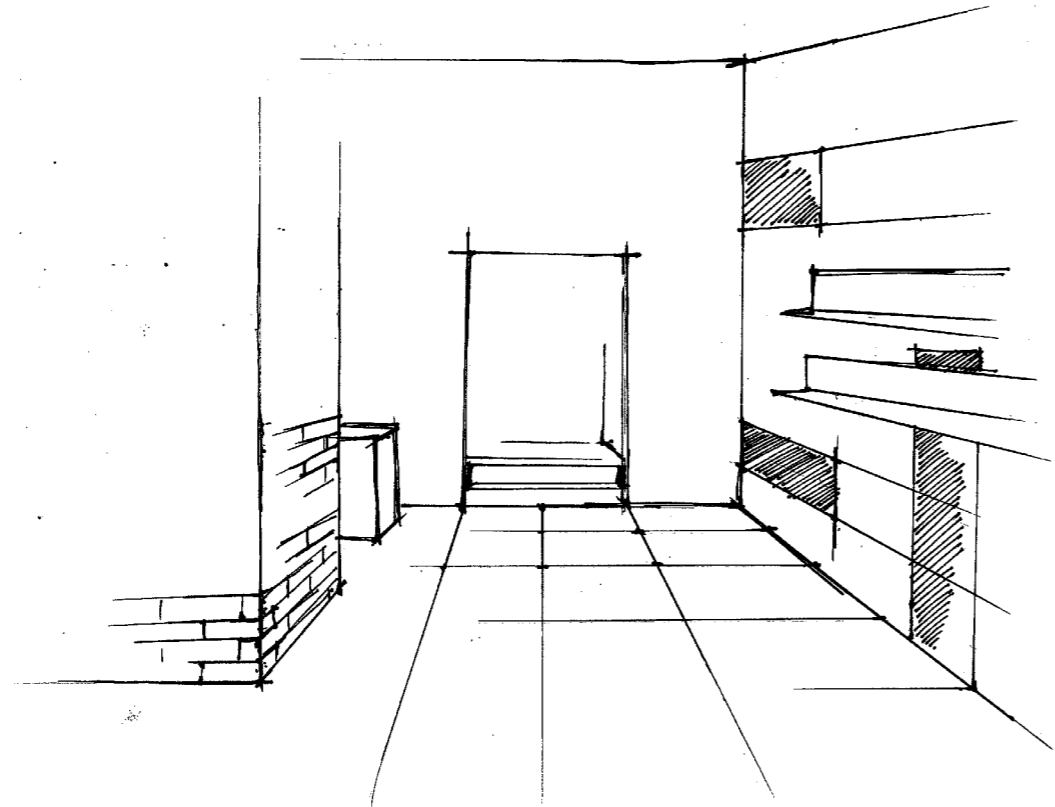

Pearl 60x120

Silver 60x60

Per showroom, al 1° piano utilizzare lastre
effetto cotto nero a pavimento e parete
muretto 3D
Parete espositiva: posa multiformato
d'effetto con stesse lastre in colorazioni più calde
Posa marmo ceramico nella parte scale
e nella parete espositiva
Mensole ad L in metallo color ottone
retroilluminate

For the showroom, on the first floor,
use black weathering steel-effect slabs on the floor
and 3D dwarf wall effect on the walls
Display wall: high-impact multi-size
design with the same slabs in warmer tones
Fit ceramic marble tiles on the walls of the
stairway and on the display wall
Brass-coloured metal L-shaped shelves
with backlighting